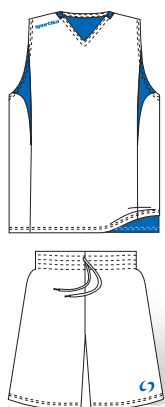

1 pc

20 pcs stessa misura / same size

TEREL-TEK

100% Polyester

Resistente e tecnico per
l'allenamento professionale
Strong and technical for
professional training

DOUBLE-FACE

TEAM

V16